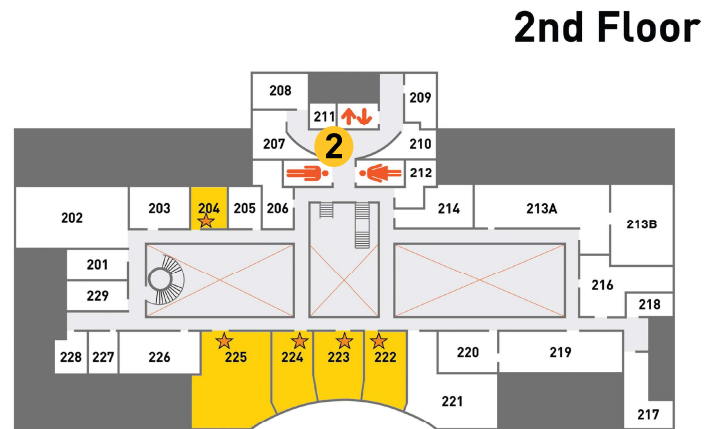

1. **5 HANDS-ON PROJECT: You're Not Alone: Queer Stories of the DMV Community**
   7-10 pm
   Come share queer stories with artist **Kim Sandara**. Descriptions can take on any tone/mood the storyteller wants to convey. All are welcome to share, queer and ally stories alike.

1. **6 HANDS-ON PROJECT: Rainbow Swirls**
   The Omi Collective [Studio 5]
   7-10 pm

1. **7 HANDS-ON PROJECT: Paper and Plastic Creatures**
   7-10 pm
   Developed by summer public programs intern and GMU School of Art student **Natalie Ledesma**. Create an animal for your own habitat.

1. **8 HANDS-ON PROJECT: Habitats Mural**
   7-10 pm
   Join others all night to create an extended mural in the Grand Hall about the importance of homes and habitats.

1. **9 MEET-AND-GREET: Mason Mural Brigade**
   7-10 pm
   Meet the GMU students behind some of the area's exciting murals.

1. **10 HANDS-ON PROJECT: Circle of Energy Spirit Stick**
   7-10 pm
   Join artists **Donna Lee Gallo** and **Pamela E. Underhill** upstairs to create a spirit stick that will be added to the artists' display by the smokestack.

1. **11 BEER BAR: Port City Brewing Company**
   Enjoy a drink from our friends at **Port City** during the Late Shift!

1. **12 WINE & ADDITIONAL REFRESHMENTS**
   Enjoy a glass of wine or bottled water as you explore 3 floors of art!

The Late Shift: Habitats

TONIGHT'S MAP

(Please see agenda on reverse side for activity descriptions)

★ = participating studio/gallery