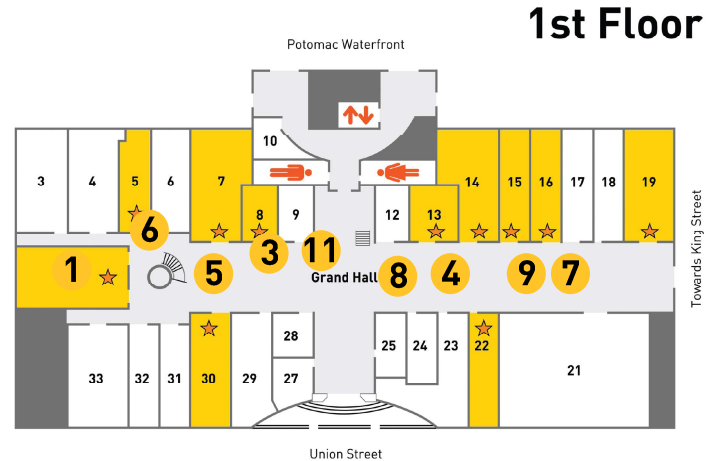

- 8 HANDS-ON PROJECT: Habitats Mural**
7-10 pm
Join others all night to create an extended mural in the Grand Hall about the importance of homes and habitats.

- 9 MEET-AND-GREET: Mason Mural Brigade**
7-10 pm
Meet the GMU students behind some of the area's exciting murals.

- 10 HANDS-ON PROJECT: Circle of Energy Spirit Stick**
7-10 pm
Join artists **Donna Lee Gallo** and **Pamela E. Underhill** upstairs to create a spirit stick that will be added to the artists' display by the smokestack.

- 11 BEER BAR: Port City Brewing Company**
Enjoy a drink from our friends at **Port City** during the Late Shift!

- 12 WINE & ADDITIONAL REFRESHMENTS**
Enjoy a glass of wine or bottled water as you explore 3 floors of art!

The Late Shift: Habitats

TONIGHT'S MAP

(Please see agenda on reverse side for activity descriptions)

★ = participating studio/gallery