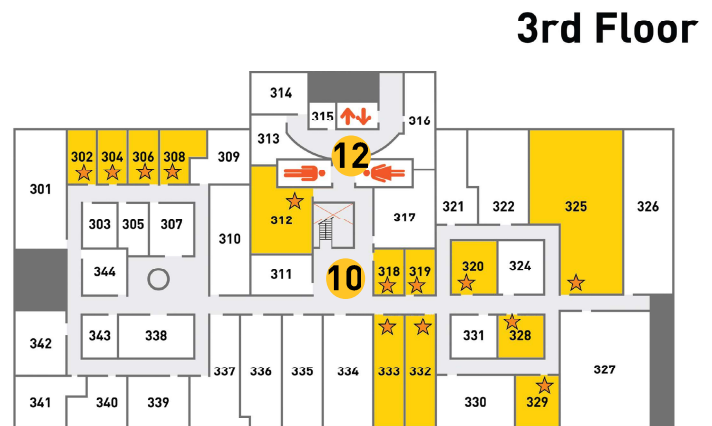

1. **5 HANDS-ON PROJECT: You're Not Alone: Queer Stories of the DMV Community**
   7-10 pm
   Come share queer stories with artist **Kim Sandara**. Descriptions can take on any tone/mood the storyteller wants to convey. All are welcome to share, queer and ally stories alike.

1. **6 HANDS-ON PROJECT: Rainbow Swirls**
   The Omi Collective [Studio 5]
   7-10 pm

1. **7 HANDS-ON PROJECT: Paper and Plastic Creatures**
   7-10 pm
   Developed by summer public programs intern and GMU School of Art student **Natalie Ledesma**. Create an animal for your own habitat.

1. **8 HANDS-ON PROJECT: Habitats Mural**
   7-10 pm
   Join others all night to create an extended mural in the Grand Hall about the importance of homes and habitats.

1. **9 MEET-AND-GREET: Mason Mural Brigade**
   7-10 pm
   Meet the GMU students behind some of the area's exciting murals.

1. **10 HANDS-ON PROJECT: Circle of Energy Spirit Stick**
   7-10 pm
   Join artists **Donna Lee Gallo** and **Pamela E. Underhill** upstairs to create a spirit stick that will be added to the artists' display by the smokestack.

1. **11 BEER BAR: Port City Brewing Company**
   Enjoy a drink from our friends at **Port City** during the Late Shift!

1. **12 WINE & ADDITIONAL REFRESHMENTS**
   Enjoy a glass of wine or bottled water as you explore 3 floors of art!

The Late Shift: Habitats

TONIGHT'S MAP

(Please see agenda on reverse side for activity descriptions)

★ = participating studio/gallery